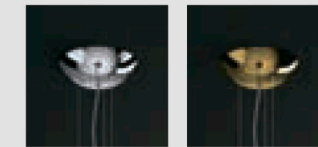

L

mountain view

Dima Loginoff

mountain view

Dima Loginoff

Lampada a sospensione realizzata in vetro soffiato trasparente disponibile in vari colori.
Sorgente luminosa a LED integrato dimmerabile.

Suspended lamp made of transparent blown glass, available in several colours. Built-in dimmable LED light source.

GENERAL INFORMATION

DRIVER INCLUDED

COLOURS

crystal /
chrome

crystal / gold

amber / gold

grey / chrome

chrome
canopy

gold canopy

SP MOUNTA
kg 16 m³ 0,22

IP20 CRI>90 **LED**

Colours / Finish
CS / CR crystal / chrome
CS / OR crystal / gold
AM / OR amber / gold
GR / CR grey / chrome

3000K

LED 1 x 18W
~ 2285 lm 127 lm/W source