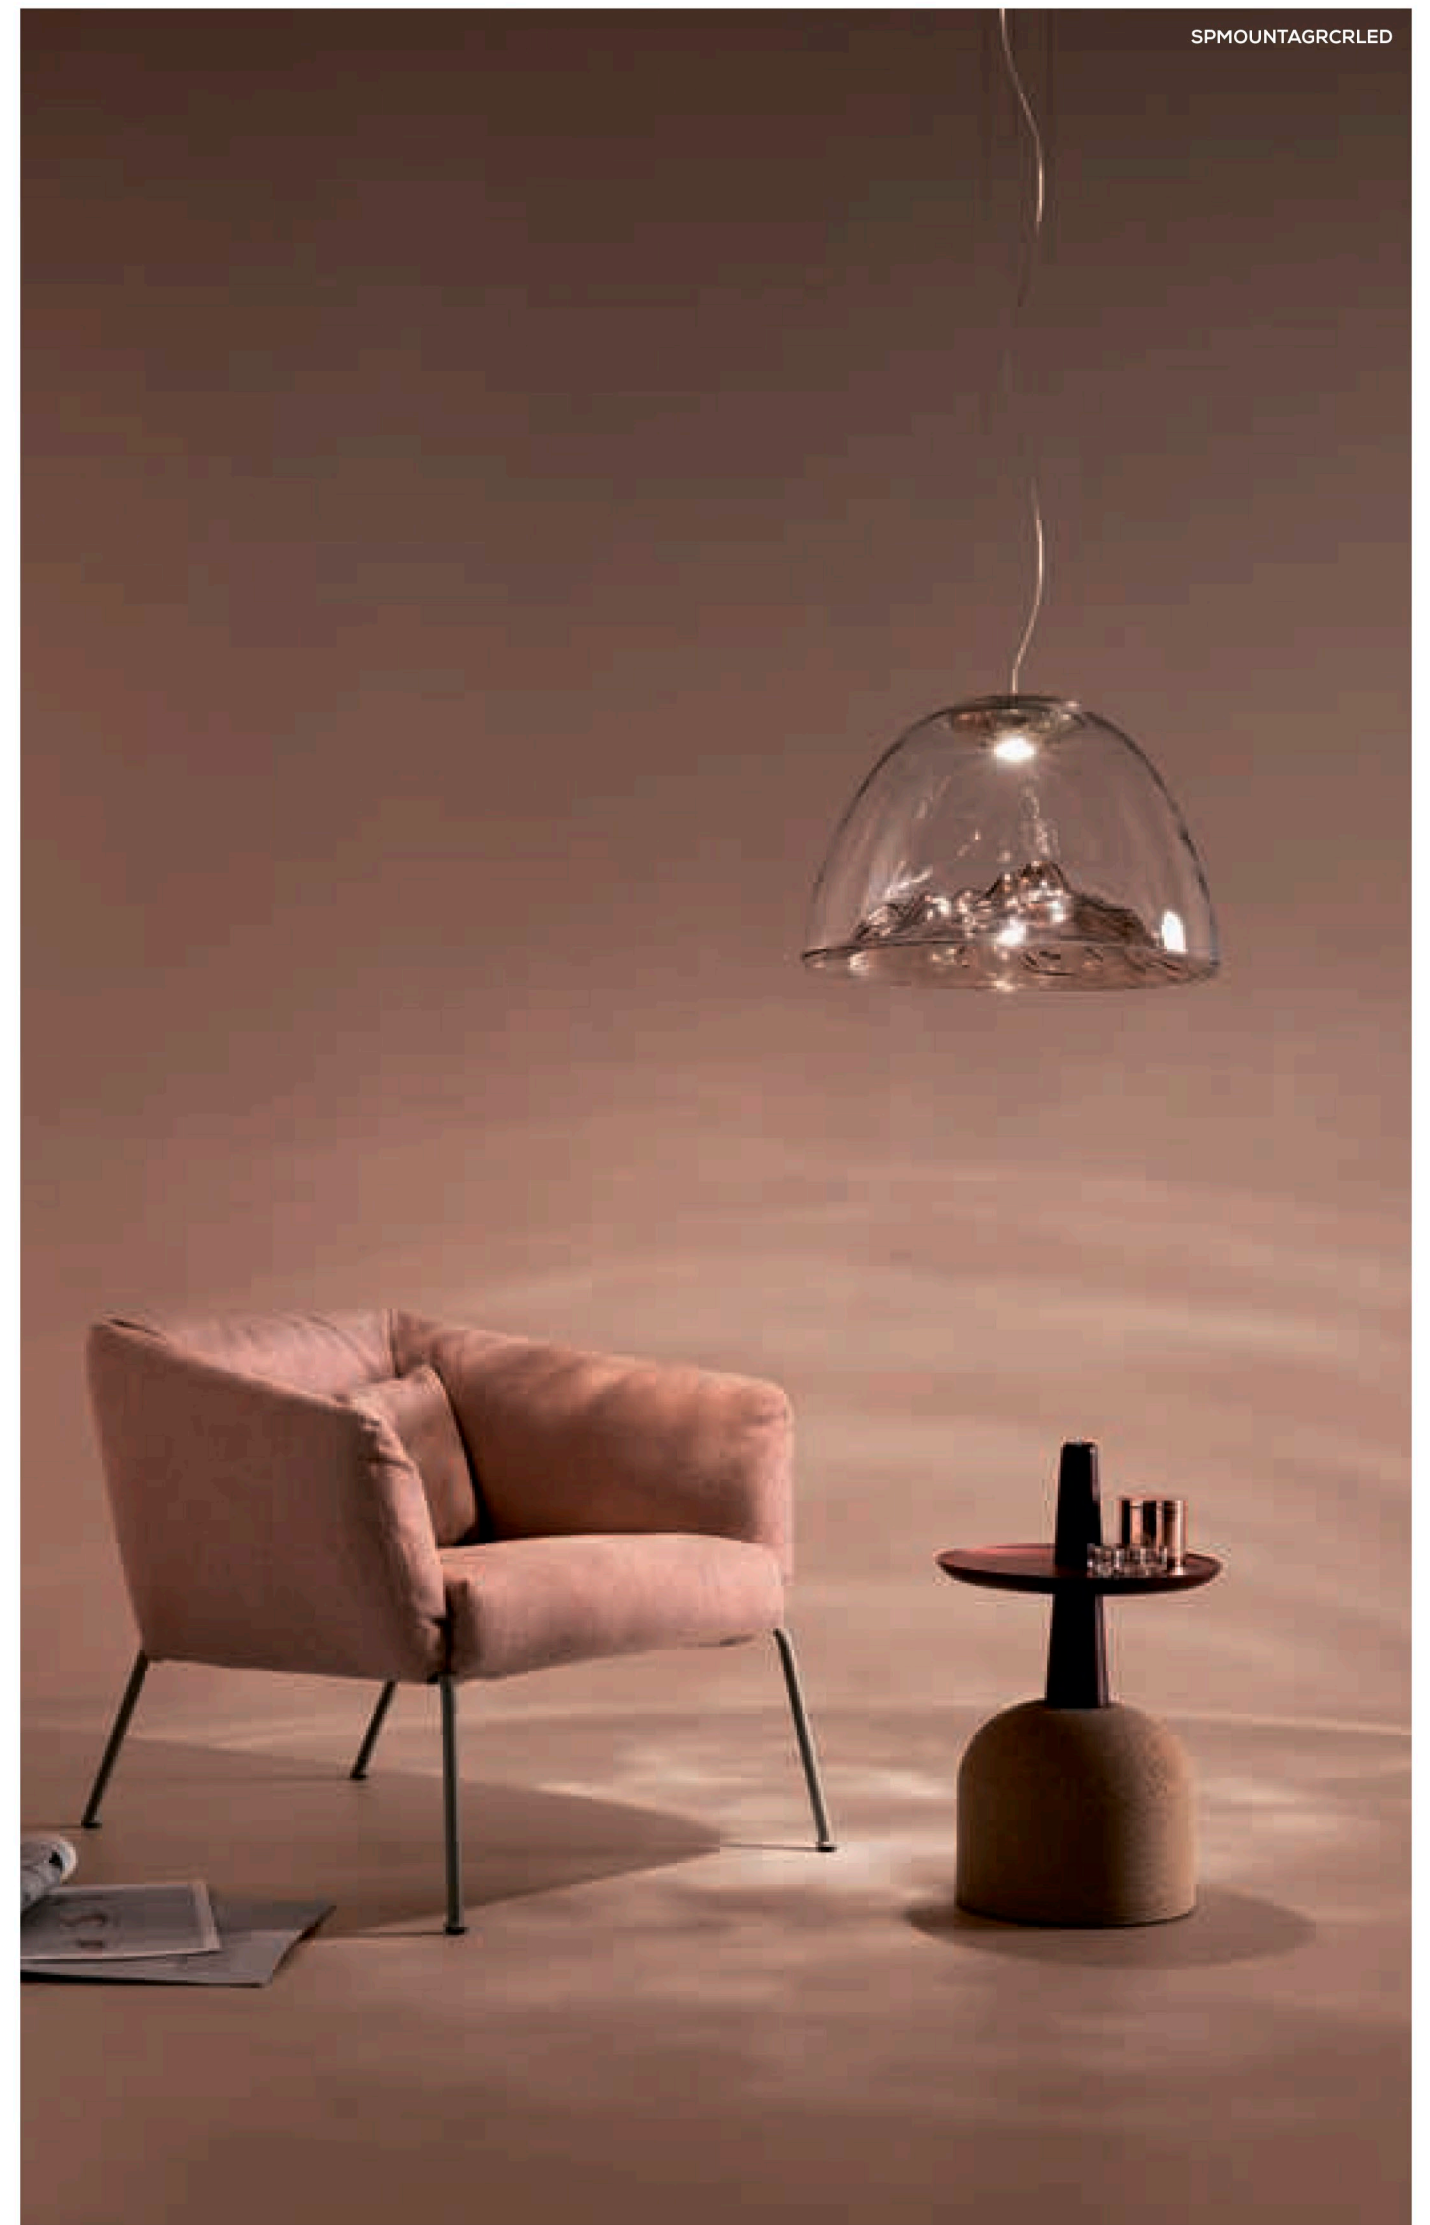

L

mountain view

Dima Loginoff

mountain view

Dima Loginoff

Lampada a sospensione realizzata in vetro soffiato trasparente disponibile in vari colori.
Sorgente luminosa a LED integrato dimmerabile.

Suspended lamp made of transparent blown glass, available in several colours. Built-in dimmable LED light source.